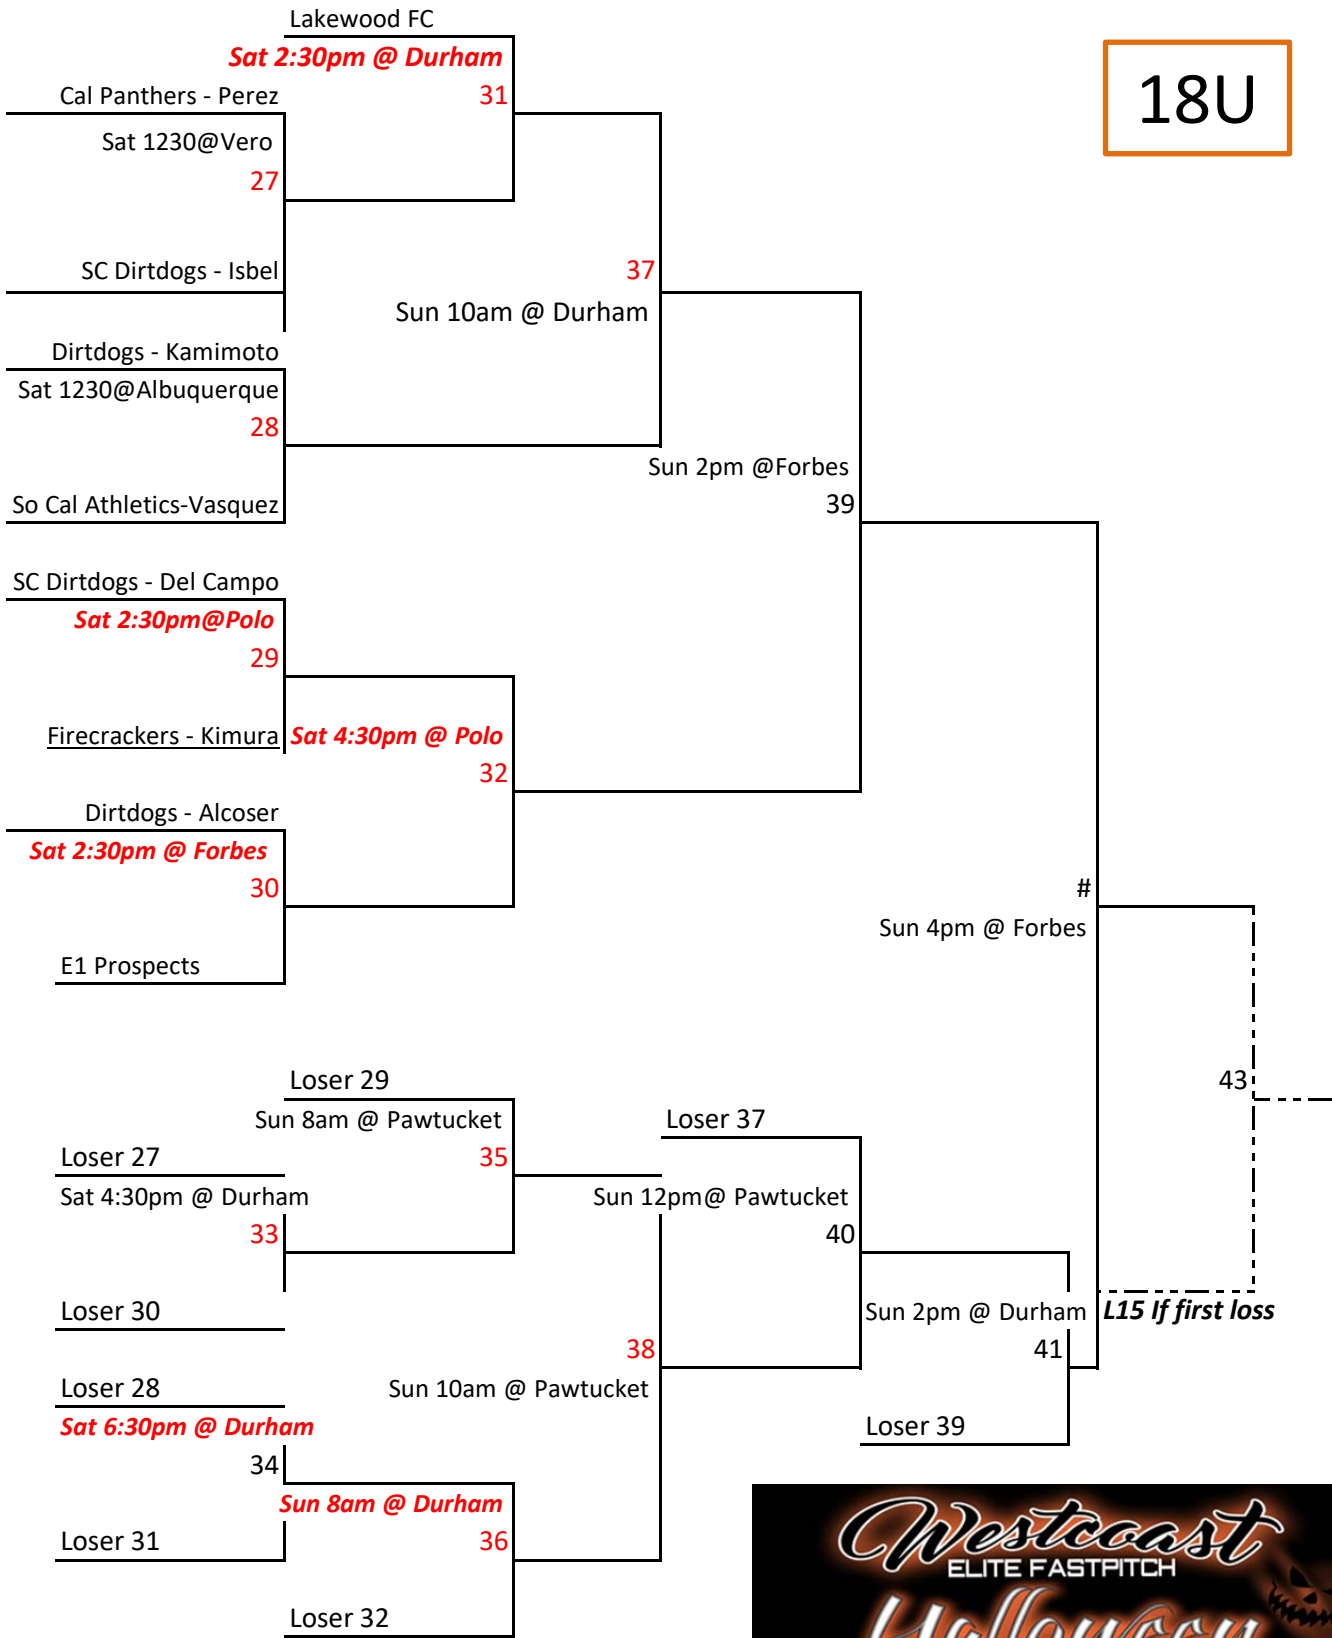

18U

**Bracket games are 1:30 no new. NFHS rules.**