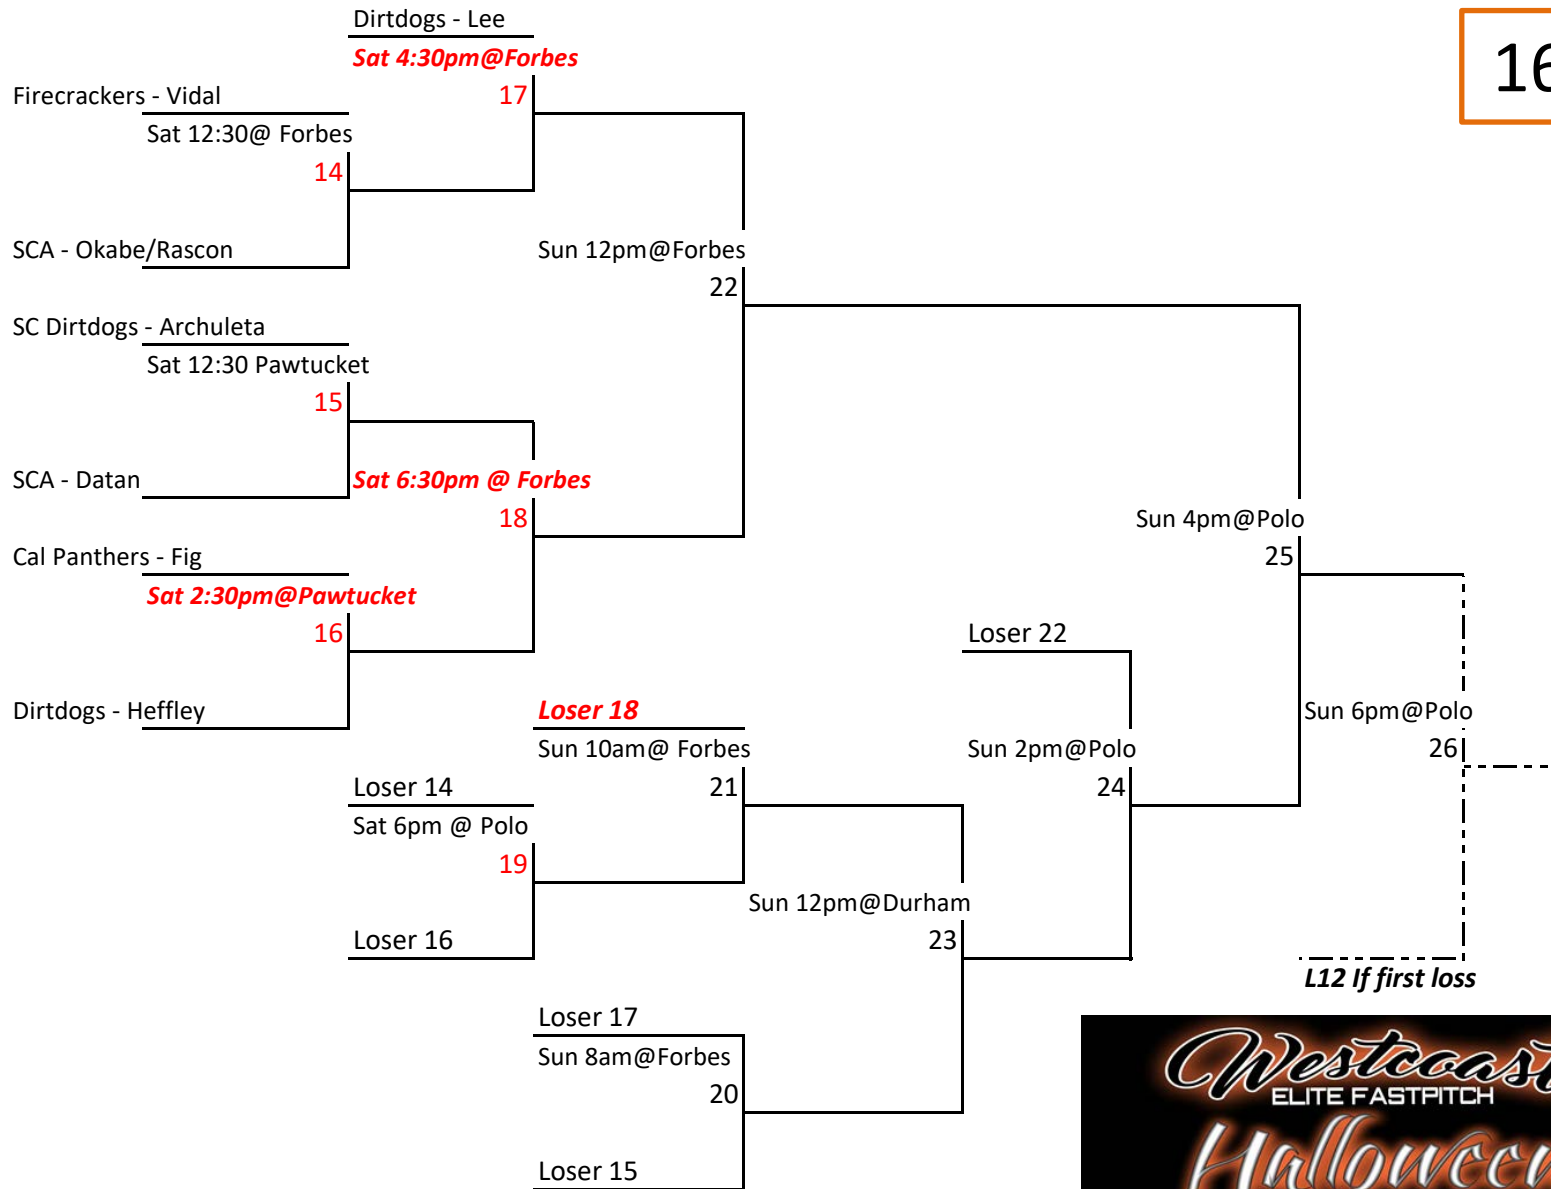

16U

Bracket games are 1:30 no new. NFHS rules.